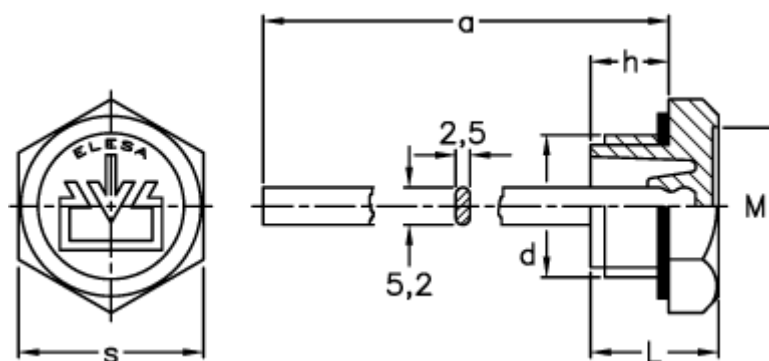

Data Sheet

Article number: 2311059539

Description: E+G Oil fill plug, w/breather hole
TCD.3/4+a, black

Measures

a	= 195
d	= G 3/4
h	= 12
L	= 20
M	= 25.0
s	= 32
Tightening torque N m = 10 til 12	